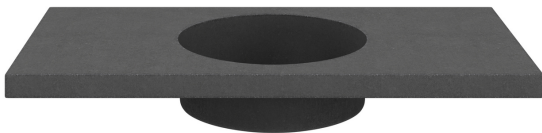

INTEGRATED TOP OPTIONS

12mm 'Delta' China top
1 tap hole

22mm 'Icon' Acrylic top (LH or RH bowl)
0, 1 or 3 tap holes

22mm 'Stadium' Acrylic top
0, 1 or 3 tap holes

12mm 'Optimum' Corian top
0, 1 or 3 tap holes

20mm or 40mm 'Solis' Luxecrete top
0, 1 or 3 tap holes

20mm or 40mm 'Calibre' Luxecrete top
0, 1 or 3 tap holes