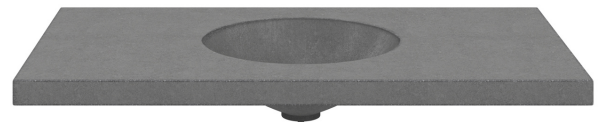

INTEGRATED TOP OPTIONS

12mm 'Delta' China top
1 tap hole

22mm 'Icon' Acrylic top (LH or RH bowl)
0, 1 or 3 tap holes

22mm 'Stadium' Acrylic top
0, 1 or 3 tap holes

12mm 'Optimum' Corian top
0, 1 or 3 tap holes

20mm or 40mm 'Solis' Luxecrete top
0, 1 or 3 tap holes

20mm or 40mm 'Calibre' Luxecrete top
0, 1 or 3 tap holes